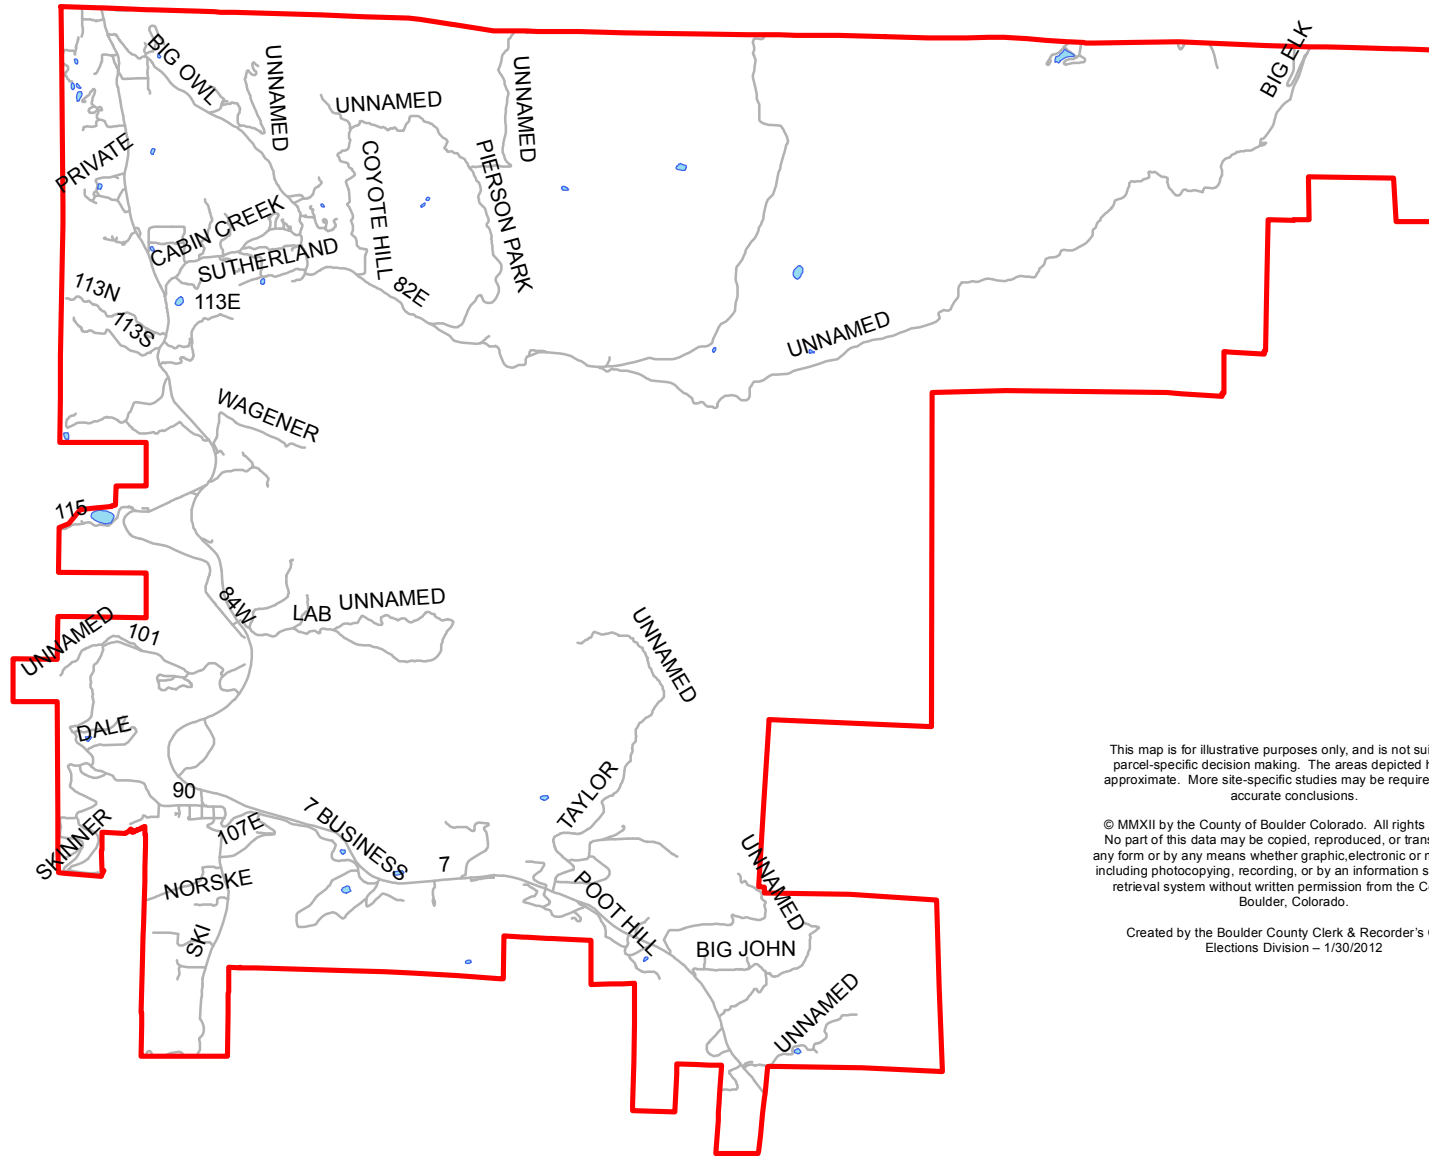

BOULDER COUNTY PRECINCT 916

This map is for illustrative purposes only, and is not suitable for parcel-specific decision making. The areas depicted here are approximate. More site-specific studies may be required to draw accurate conclusions.

Created by the Boulder County Clerk & Recorder's Office
Elections Division - 1/30/2012

1:70,000