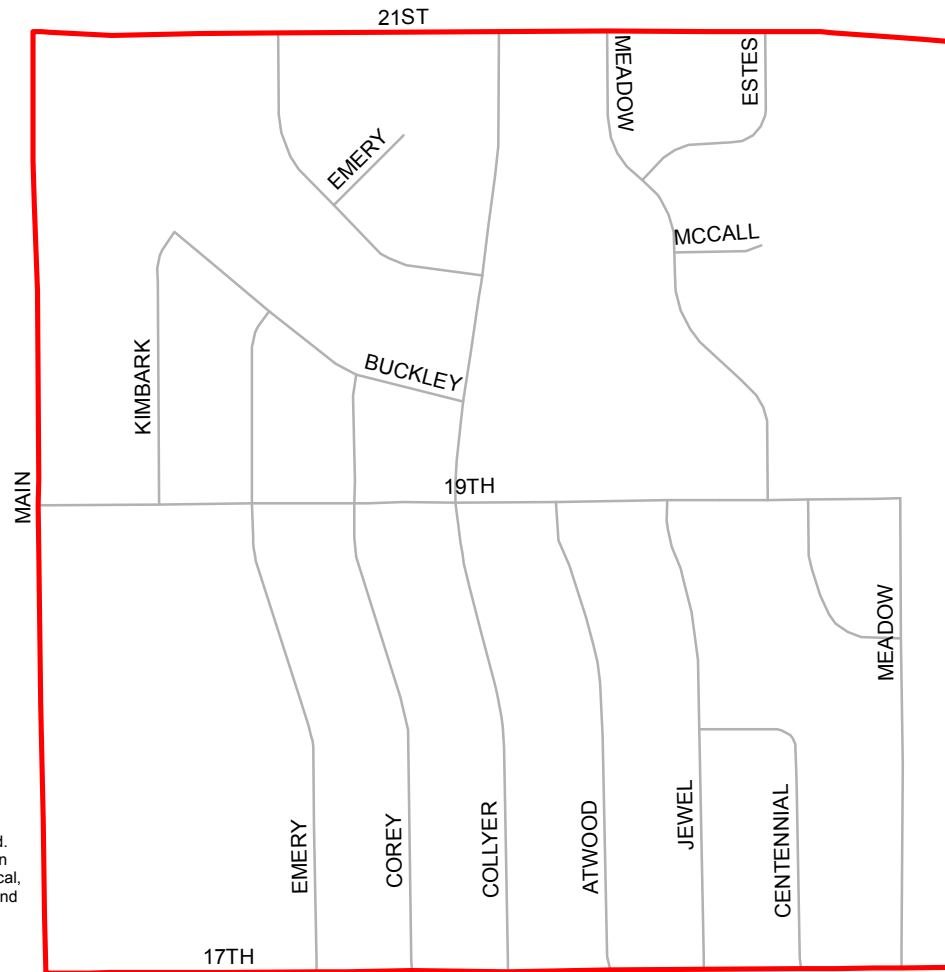

BOULDER COUNTY PRECINCT 644

This map is for illustrative purposes only, and is not suitable for parcel-specific decision making. The areas depicted here are approximate. More site-specific studies may be required to draw accurate conclusions.

Created by the Boulder County Clerk & Recorder's Office
Elections Division - 1/30/2012

1:6,500