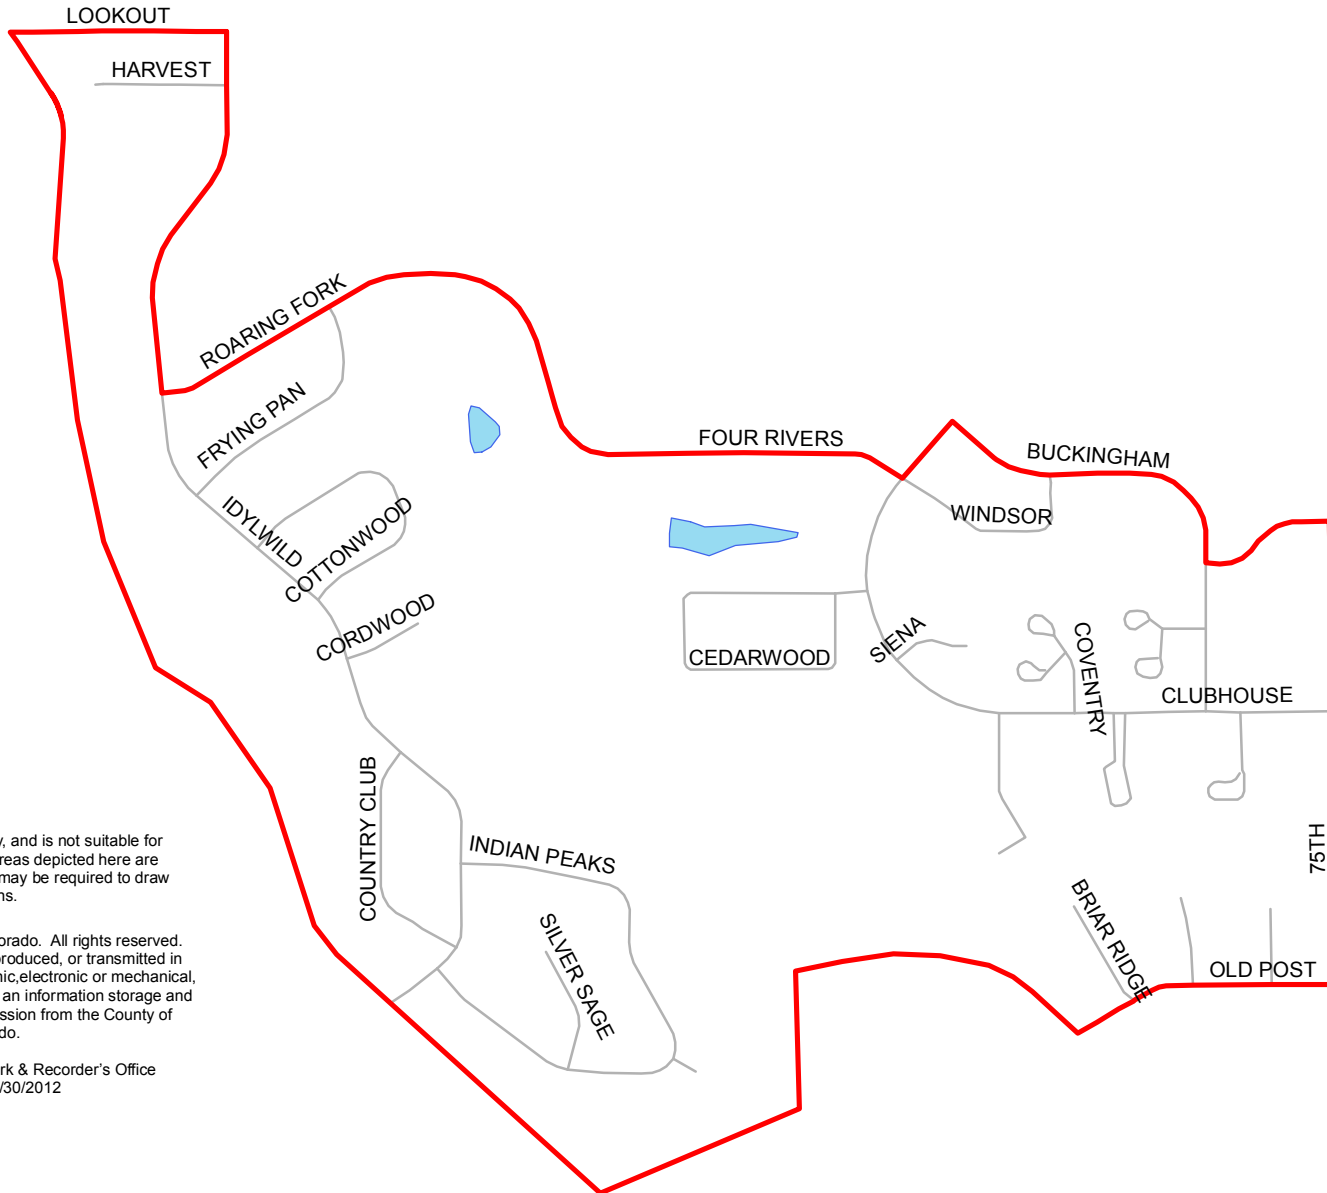

BOULDER COUNTY PRECINCT 502

This map is for illustrative purposes only, and is not suitable for parcel-specific decision making. The areas depicted here are approximate. More site-specific studies may be required to draw accurate conclusions.

Created by the Boulder County Clerk & Recorder's Office
Elections Division - 1/30/2012

1:9,000